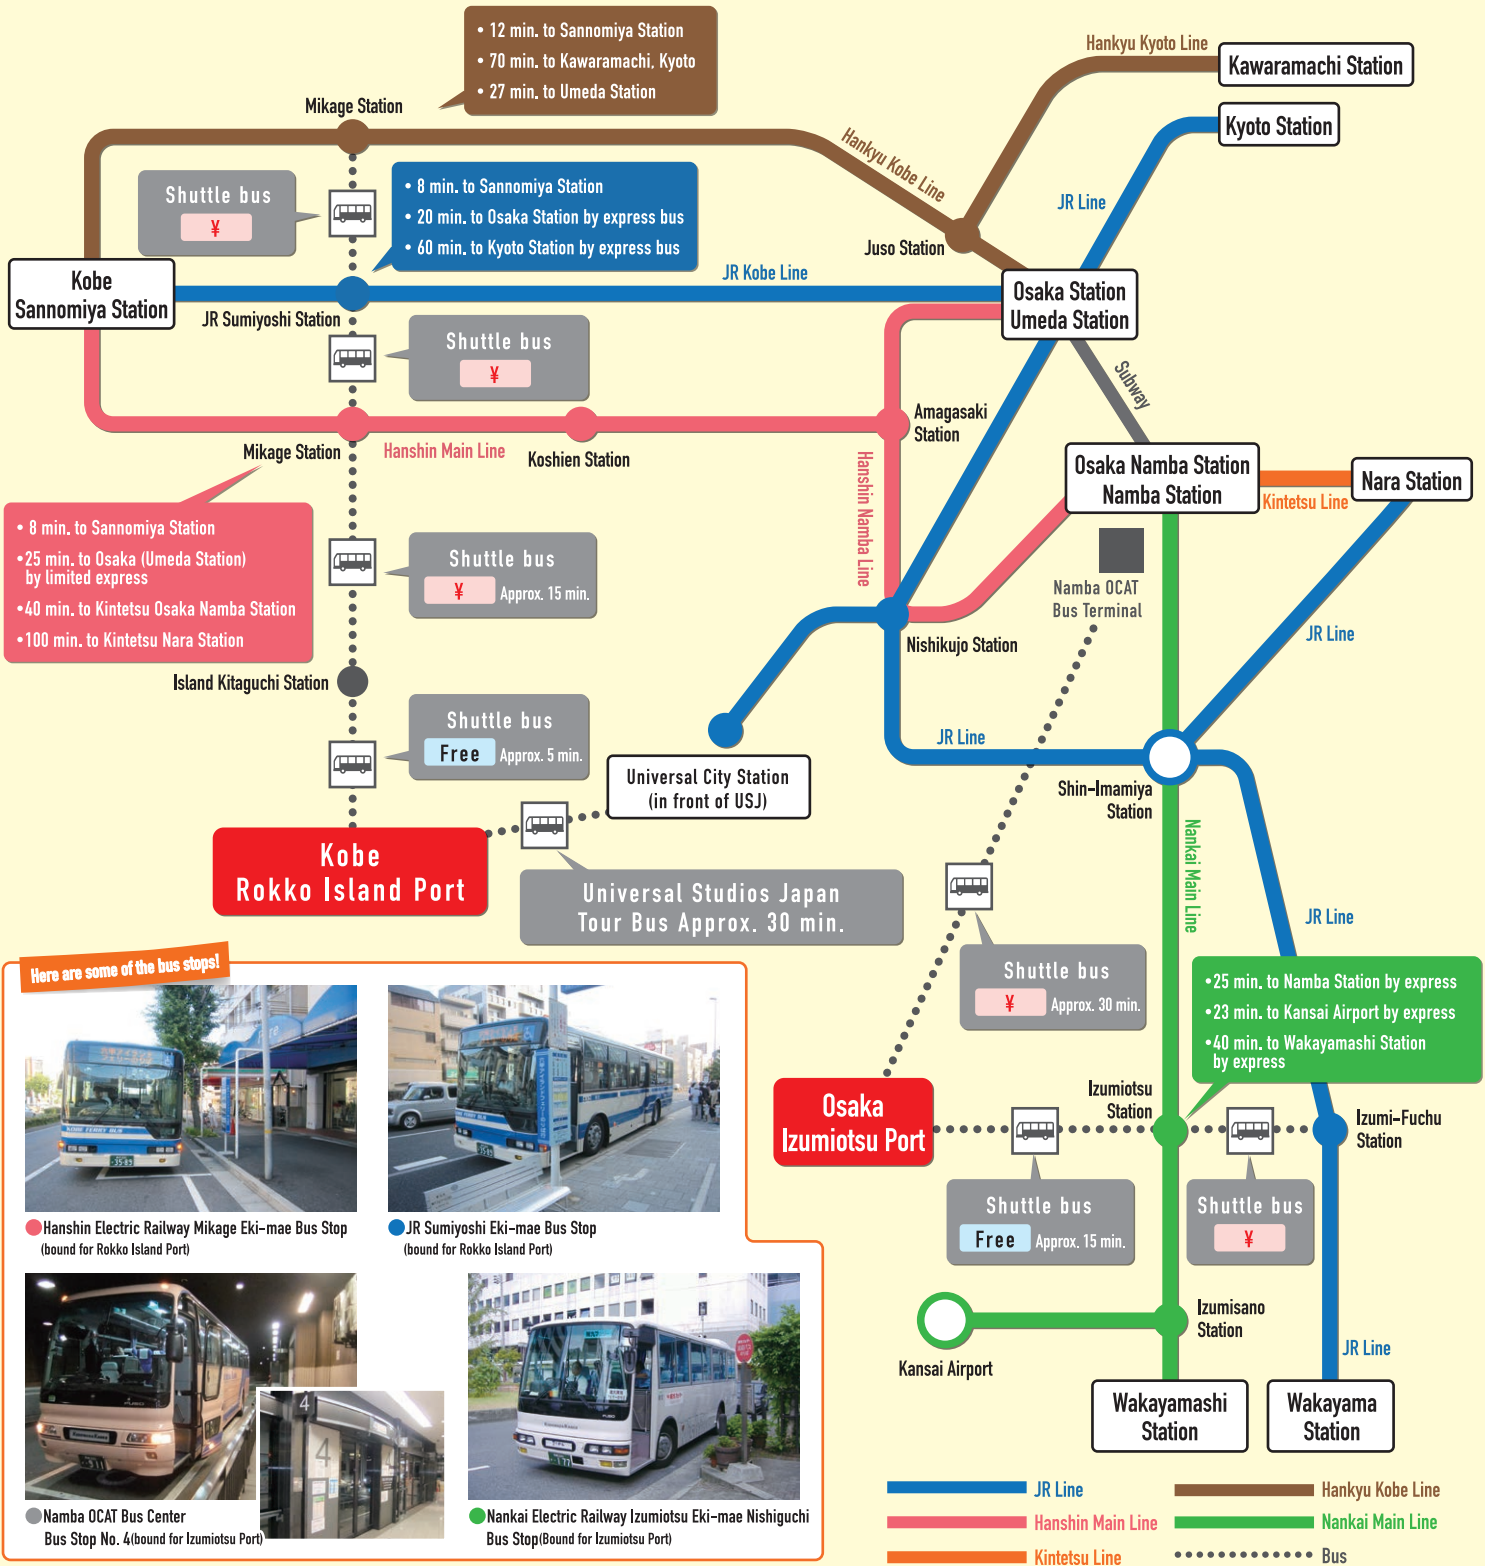

Directions to and from Osaka (Izumiotsu Port) & Kobe (Rokko Island Port)

Here are some of the bus stops!

● Hanshin Electric Railway Mikage Eki-mae Bus Stop (bound for Rokko Island Port)

● JR Sumiyoshi Eki-mae Bus Stop (bound for Rokko Island Port)

● Namba OCAT Bus Center Bus Stop No. 4 (bound for Izumiotsu Port)

● Nankai Electric Railway Izumiotsu Eki-mae Nishiguchi Bus Stop (bound for Izumiotsu Port)

Directions to and from Kitakyushu (Shin-Moji Port)

Here are some of the bus stops!

● JR Kokura Station Shinkansen-guchi Bus Stop (bound for Shin-Moji Port)

Note: All times are approximate and subject to change due to traffic conditions and other factors.

Visit the Hankyu Ferry website for shuttle bus information (schedule and bus stop locations).