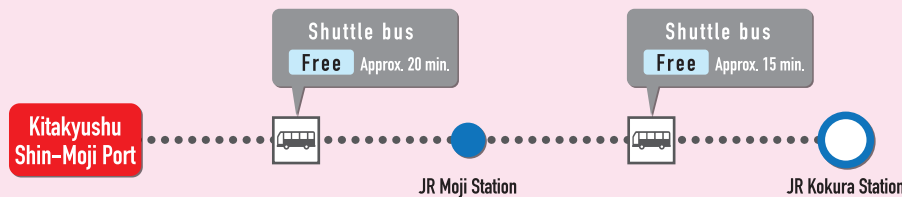

Directions to and from Osaka (Izumiotsu Port) & Kobe (Rokko Island Port)

Here are some of the bus stops!

● Hanshin Electric Railway Mikage Eki-mae Bus Stop (bound for Rokko Island Port)

● JR Sumiyoshi Eki-mae Bus Stop (bound for Rokko Island Port)

● Namba OCAT Bus Center Bus Stop No. 4 (bound for Izumiotsu Port)

● Nankai Electric Railway Izumiotsu Eki-mae Nishiguchi Bus Stop (bound for Izumiotsu Port)

Directions to and from Kitakyushu (Shin-Moji Port)

Here are some of the bus stops!

● JR Kokura Station Shinkansen-guchi Bus Stop (bound for Shin-Moji Port)

Note: All times are approximate and subject to change due to traffic conditions and other factors.